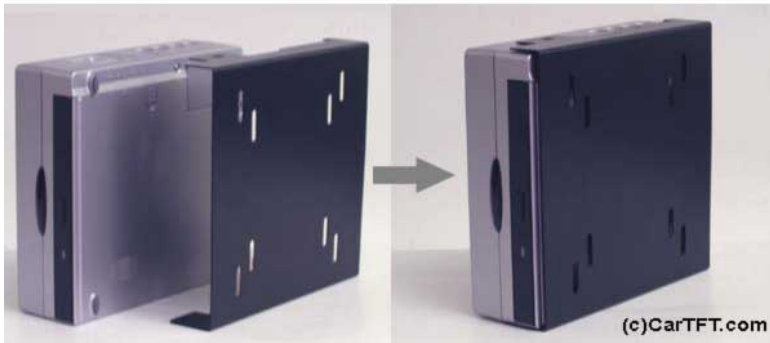

99.00 EUR

incl. 19% VAT, plus shipping

- Enables you to mount the Barebone on the backside of LCD Displays
- Ideal for car mounting , too !